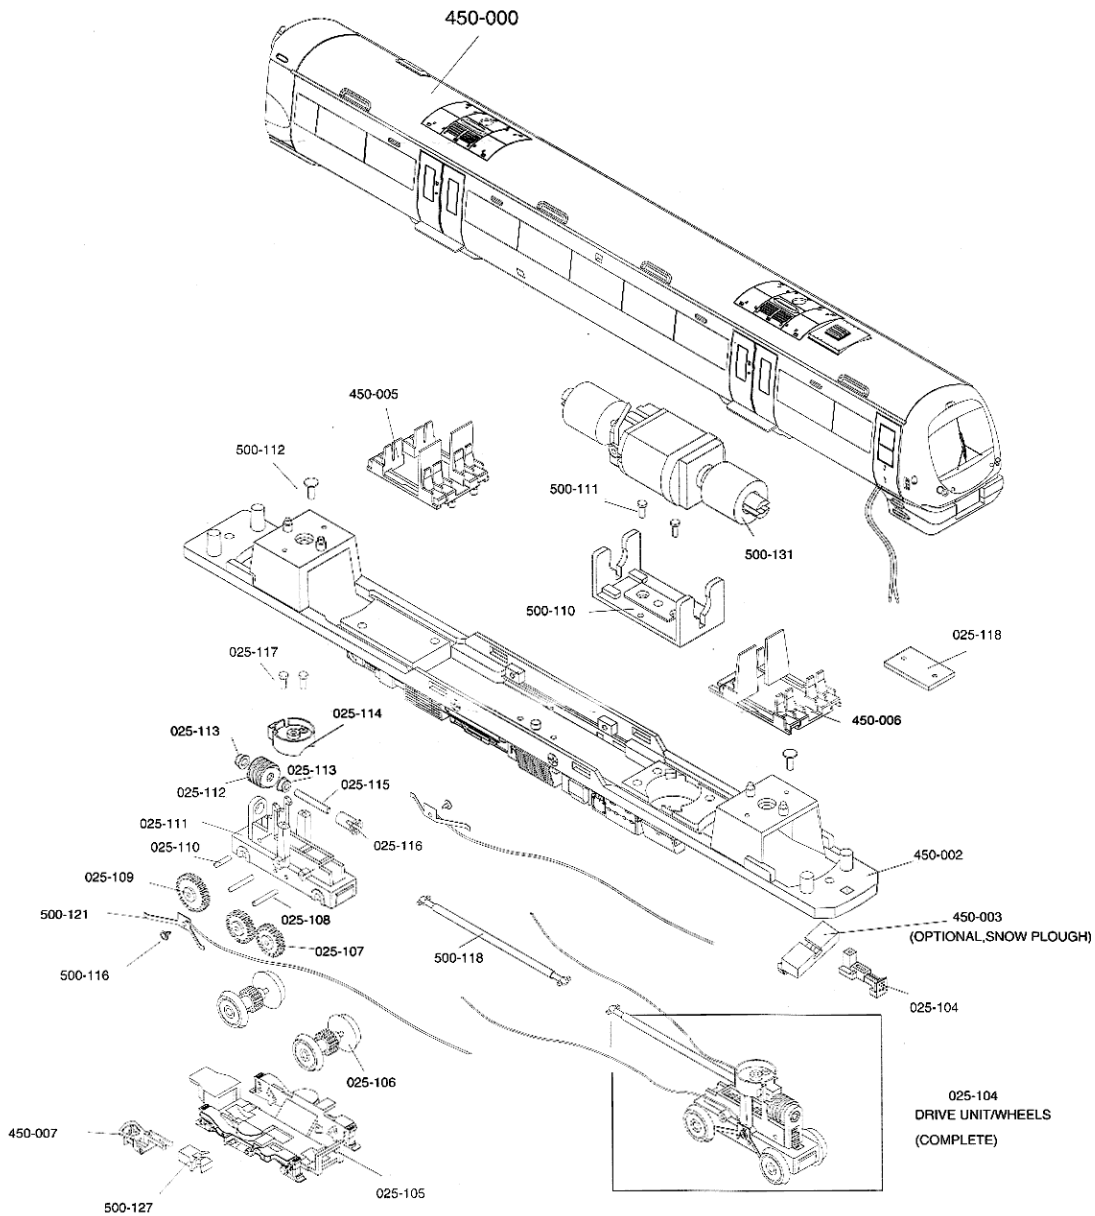

CLASS 170, TURBO STAR DIESEL MULTIPLE UNIT

IMPORTANT!

WHEN ORDERING ANY REPLACEMENT PARTS PLEASE ENSURE TO QUOTE THE APPROPRIATE CATALOGUE NUMBER/LIVERY OF YOUR BACHMANN LOCOMOTIVE, IN ADDITION TO THE NUMBER OF THE PART REQUIRED.
PLEASE QUOTE THE RUNNING NUMBER AS WELL IF NECESSARY.

450-001

PLEASE NOTE
WE WOULD LIKE TO BRING YOUR ATTENTION TO RUNNING-IN WHICH IS NECESSARY WITH THIS TYPE OR DRIVE.
RUN FOR APPROXIMATELY ONE HOUR TO ALLOW WORKING PARTS TO BED-IN. LIGHTLY OIL THE MOTOR BEARINGS AND GEARS WHEN REQUIRED.